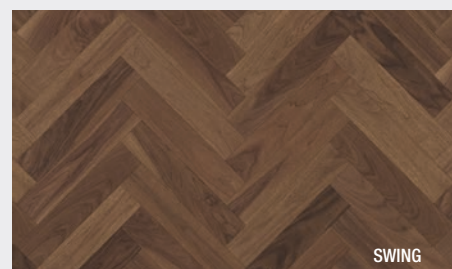

HERRINGBONE

SWING

Smoked Walnut Premium